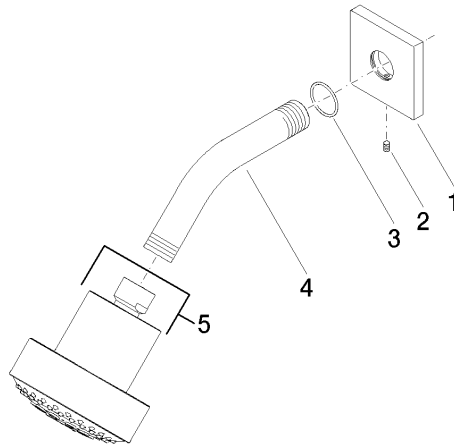

Shower head - Chrome

IMO

28 508 980

- 200mm projection
- ball-joint pivotable through 30°
- Three settings: PURIFY RAIN, COMPACT SOFT FLOW, COMPACT AQUAPRESSURE FLOW, max. flow rate 9 l/min (at 3 bar)
- Function from: 7 l/min
- with anti-scale system
- spray head Ø 92mm
- rosette 60 x 60 mm
- 1/2" connection

28 508 980

Recommended miscellaneous

Concealed wall elbow -

35 085 970 90

- max. recess depth 163 mm
- min. recess depth 90 mm

28 508 980

mm [inches]

Flow rate chart

28 508 980

Spare parts list

No.	Item Number	Name	Quantity used	Delivery time
1	09 27 98 003-00	rosette	1	10
2	09 31 11 048 90	pin	1	2
3	09 14 10 098 90	seal	1	2
4	09 11 03 011-00	connection	1	10
5	04 12 11 110 00-00	shower	1	10