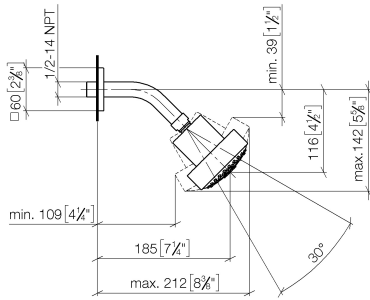

Shower head - Chrome

IMO

28 508 980

- 200mm projection
- ball-joint pivotable through 30°
- Three settings: PURIFY RAIN, COMPACT SOFT FLOW, COMPACT AQUAPRESSURE FLOW, max. flow rate 9 l/min (at 3 bar)
- Function from: 7 l/min
- with anti-scale system
- spray head Ø 92mm
- rosette 60 x 60 mm
- 1/2" connection

28 508 980

Recommended miscellaneous

Concealed wall elbow -

35 085 970 90

- max. recess depth 163 mm
- min. recess depth 90 mm

28 508 980

mm [inches]

Flow rate chart

28 508 980

Spare parts list

No.	Item Number	Name	Quantity used	Delivery time
1	09 27 98 003-00	rosette	1	10
2	09 31 11 048 90	pin	1	2
3	09 14 10 098 90	seal	1	2
4	09 11 03 011-00	connection	1	10
5	04 12 11 110 00-00	shower	1	10