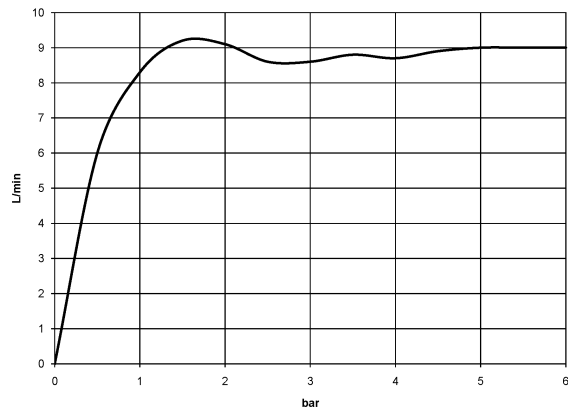

Shower head - Chrome

IMO

28 508 980

- 200mm projection
- ball-joint pivotable through 30°
- Three settings: PURIFY RAIN, COMPACT SOFT FLOW, COMPACT AQUAPRESSURE FLOW, max. flow rate 9 l/min (at 3 bar)
- Function from: 7 l/min
- with anti-scale system
- spray head Ø 92mm
- rosette 60 x 60 mm
- 1/2" connection

28 508 980

Recommended miscellaneous

Concealed wall elbow -

35 085 970 90

- max. recess depth 163 mm
- min. recess depth 90 mm

28 508 980

mm [inches]

Flow rate chart